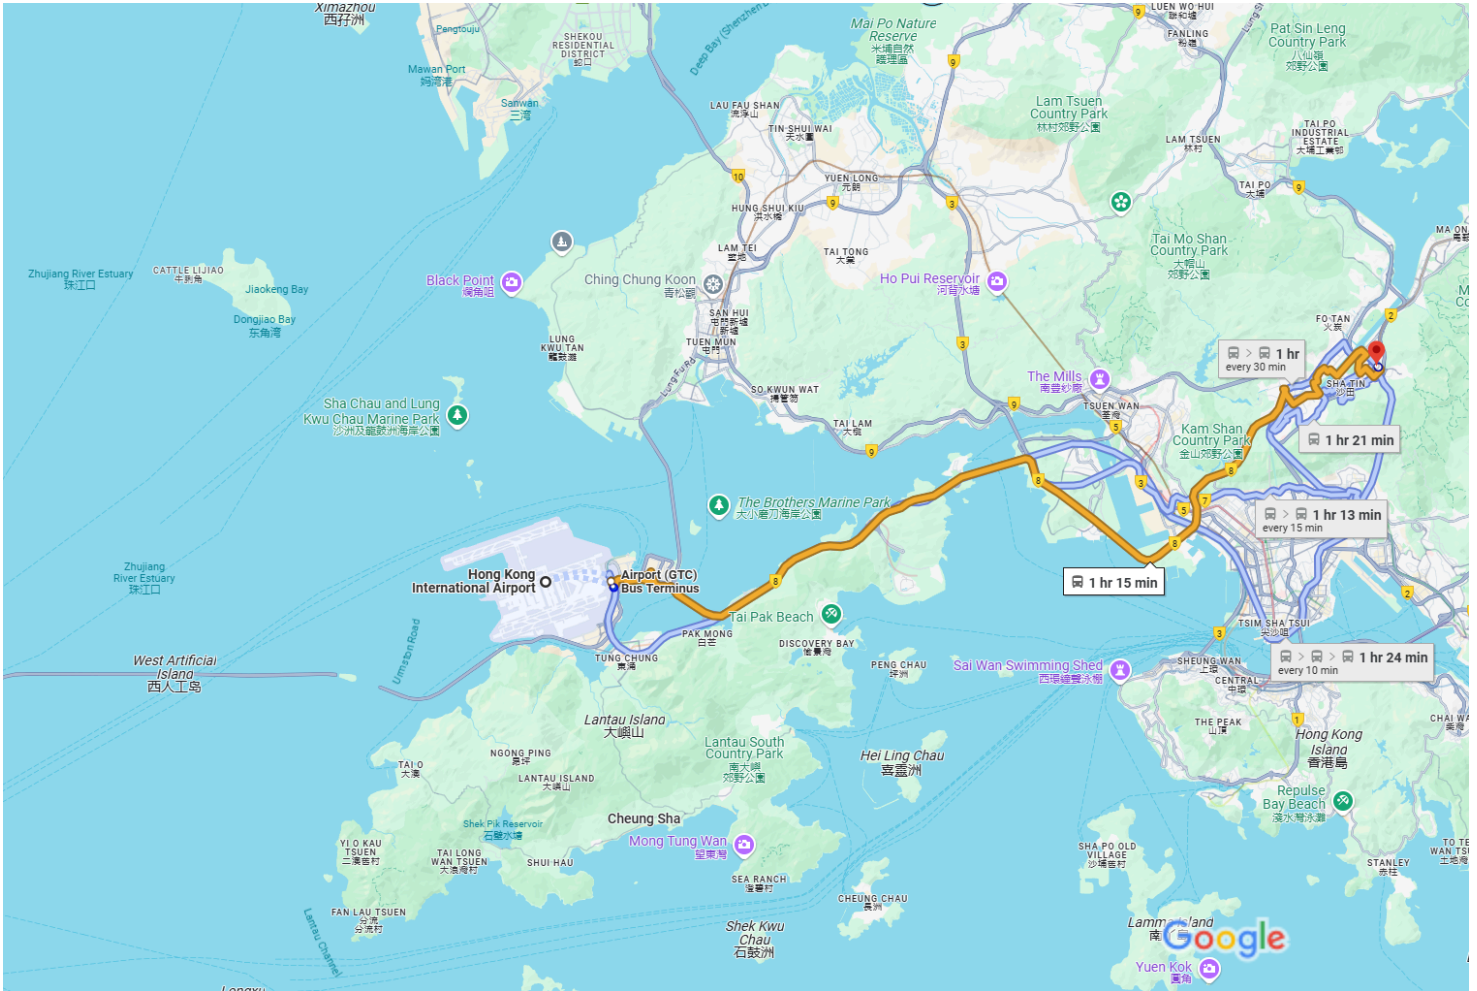

Hong Kong International Airport to ALVA HOTEL BY ROYAL, 1 Yuen Hong St, Sha Tin, Hong Kong

3:11 PM - 4:26 PM (1 hr 15 min)

Map data ©2025 2 mi

3:11 PM ○ Hong Kong International Airport
1 Sky Plaza Rd, Chek Lap Kok, Hong Kong

🚶 Walk

About 4 min, 270 m

⚠ Use caution - may involve errors or sections not suited for walking

↑ Head west toward Cheong Lin Rd

49 m

🔄 Exit the roundabout

i Destination will be on the left

220 m

3:15 PM ○ Airport (GTC) Bus Terminus

🚌 A41 Shek Mun

1 hr 9 min (19 stops)

Service run by Long Win Bus

4:24 PM ○ Alva Hotel by Royal/Yuen Hong Stre...

🚶 Walk

About 2 min, 150 m

⚠ Use caution - may involve errors or sections not suited for walking

↑ Head northwest on Siu Lek Yuen Road toward Yuen Hong St

74 m

↶ Turn left onto Yuen Hong St

32 m

↶ Turn left

📘 Destination will be on the left

46 m

4:26 PM ○ ALVA HOTEL BY ROYAL
1 Yuen Hong St, Sha Tin, Hong Kong